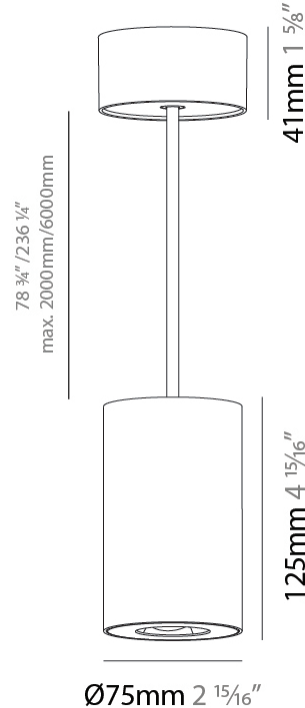

GENERAL

Series: Oiko Pro Round
Brand: Prolicht
Division: Architectural
Mounting Type: Suspension
Mounting Location: Ceiling
Subcategory: Pendant

PHYSICAL

Shape: Cylinder
Diameter (mm): 75
Diameter (in): 2 ¹⁵/₁₆
Height (mm): 125
Height (in): 4 ¹⁵/₁₆
Light Distribution: Direct
Weight (kg): 0.769
Fixture Finish: SSR / BKV / CWI / CRY / HAB / UFT / ITA / RUA / FTG / MYG / LOD / PUS / FRO / FUP / KIA / POP / BLS / SPG / MEY / GOH / GUM / CHC / COM / ABZ / JAG / OBR / MOS / ROR
Fixture Material: Metal
Cable Details: 2,000mm / 6,000mm Cable - Options : Transparent, Black, White, Red, Orange

ELECTRICAL

Lamp Type: LED (Zhaga Standard)
Input Wattage (W): 12.9
Dimming: Tri-Mode (Non-Dimming and Phase Dimming (120Vac only) and 0-10V Dimming)
Driver Included: No
Driver Location: Remote
Driver Type: Constant Current - Universal
Driver Class: Class 2
Input Voltage (V): 120 - 277
Constant Current (MA): 350

LED

Color Temperature (°K): 2700 / 3000 / 3500 / 4000
Max. Delivered Lumen (lm): 1293 / 1289 / 1350 / 1362
Nominal Lumen (lm): 1473 / 1468 / 1538 / 1552
CRI: >90 CRI
Lamp Life (hrs): 50000

OPTICAL

Reflector°: 50
Adjustability: Fixed

RATINGS AND CERTIFICATIONS

Certified By: Certified for North American Standards
IP rating: IP20